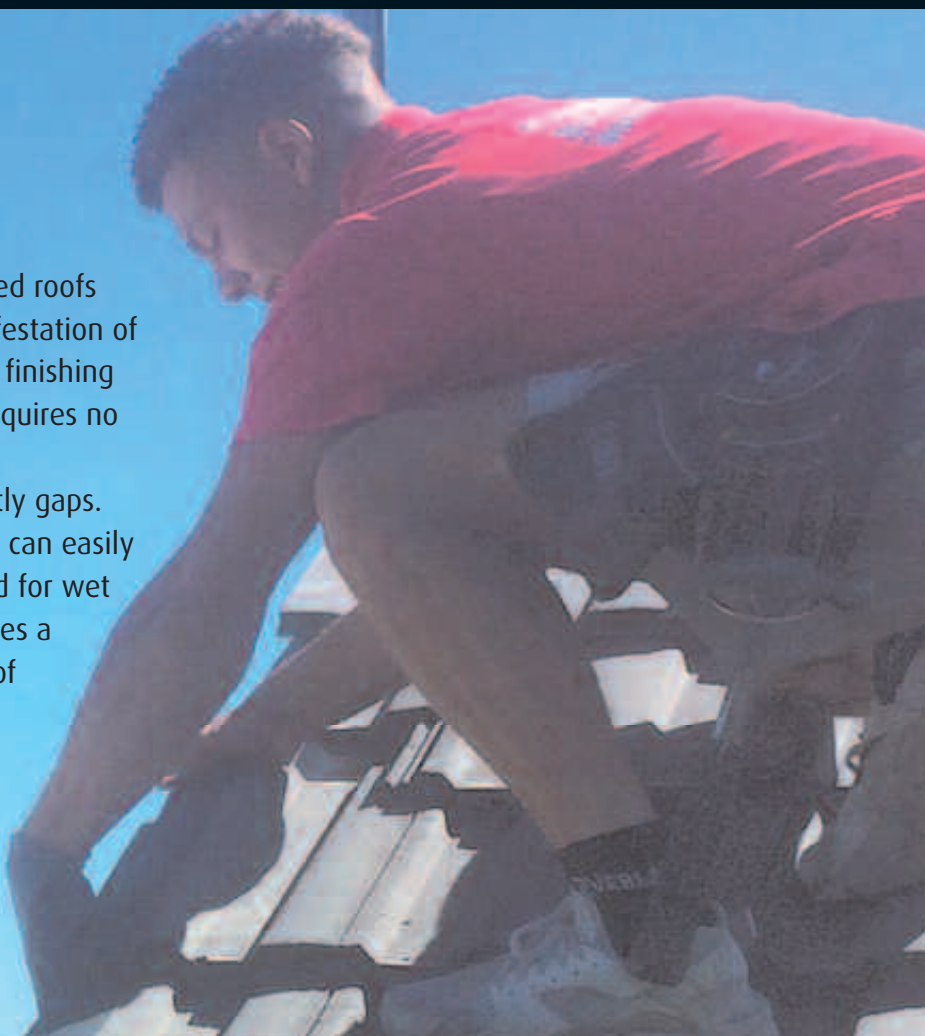

Durable Rainwater Systems

Low maintenance for life

Guttering not only ensures efficient drainage of your roof, but can also improve the appearance of your home. Our complete range of PVC-U guttering and associated components is suitable for all types of domestic and commercial property. Manufactured from high-impact, high-gloss PVC-U for a durable, weather-proof finish, it is quick to install and comes with a ten-year guarantee for durability and colour-fastness*.

All styles of guttering come with a full range of matching accessories and fitting systems and offer an exact colour match with our roofline products.

Installed by Coventry Roofs & Trims

Dry Verges

Designed to neaten up the edges of tiled roofs and block any gaps that could allow infestation of the roof space, dry verge is the perfect finishing touch to any roof. It is weatherproof, requires no maintenance and is the ideal way to tidy up your roof and cover any unsightly gaps. Dry verge is a mortar-free solution that can easily be fitted to existing roofs, with no need for wet trades. The clip-together system provides a secure fitting that avoids the problem of wind uplift. Our PVC-U dry verge is compatible with most concrete or clay interlocking tiles and comes in five colours to complement your home: