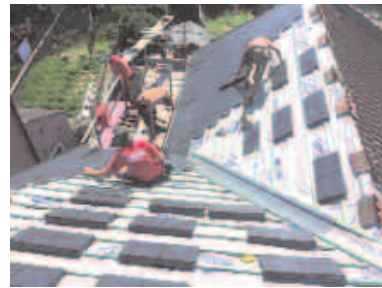

Affordable Roofline Solutions Installed to the Highest Standard

COVENTRY ROOFS & TRIMS

ROOFING SPECIALISTS

T: 02476 610400

E: info@coventryroofsandtrims.co.uk

www.coventryroofsandtrims.co.uk